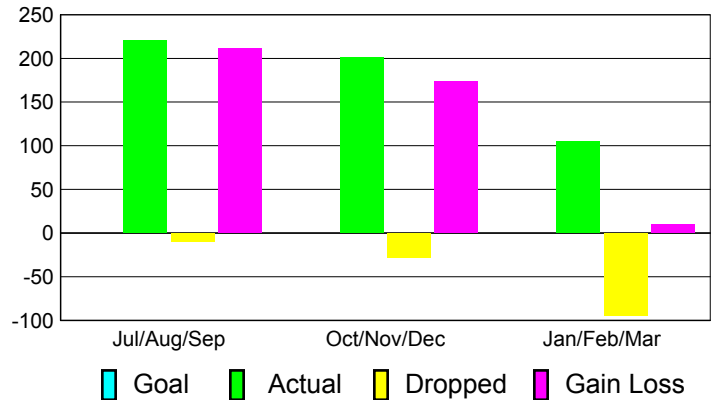

Membership Results 2010-2011

Goal, New, Dropped, Gain/Loss

Comparison of Membership Gain/Loss

Current Year Compared to the Previous Year