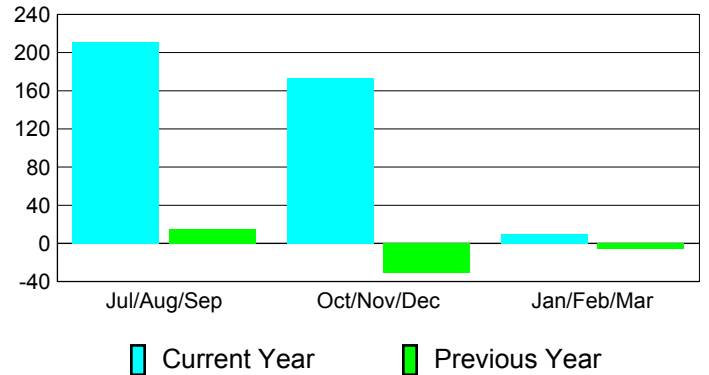

**Membership Results
2010-2011**

**Membership
2009-2010**

Month	Net Memb Goal	Actual New Memb	Actual Dropped Memb	Gain/Loss of Memb	Gain/Loss of Memb
Jul/Aug/Sep	0	221	-10	211	15
Oct/Nov/Dec	0	201	-28	173	-31
Jan/Feb/Mar	0	105	-95	10	-6
Totals	0	527	-133	394	-22

Membership Results 2010-2011

Goal, New, Dropped, Gain/Loss

Comparison of Membership Gain/Loss

Current Year Compared to the Previous Year

Gender Comparison 2010-2011

Jul/Aug/Sep

Oct/Nov/Dec

Jan/Feb/Mar