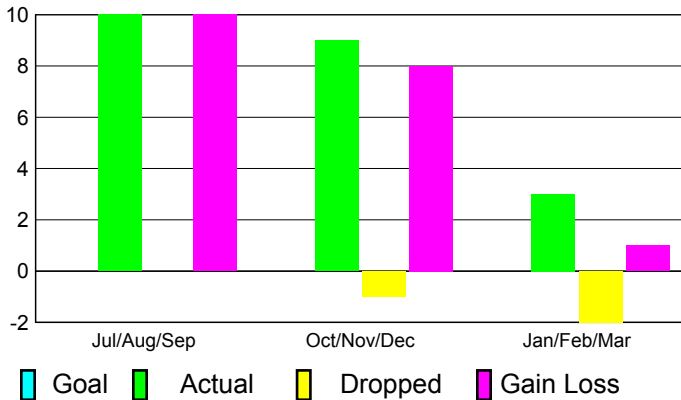

2010-2011 GMT Reports for District (or Undistricted) **District 324A8**

GMT: M NAGARAJAN

Location: INDIA

GMT CA: 6

CLUBS

**Club Results
2010-2011**

**Clubs
2009-2010**

Month	New Club Goal	Actual New Clubs	Actual Dropped Clubs	Gain/Loss of Clubs	Gain/Loss of Clubs
Jul/Aug/Sep	0	10	0	10	0
Oct/Nov/Dec	0	9	-1	8	0
Jan/Feb/Mar	0	3	-2	1	-1
Totals	0	22	-3	19	-1

Club Results 2010-2011

Goal, New, Dropped, Gain/Loss

Comparison of Club Gain/Loss

Current Year Compared to the Previous Year

YTD Status Quo Clubs 2010-2011

Status Quo Clubs Compared to Status Quo Members

MEMBERSHIP