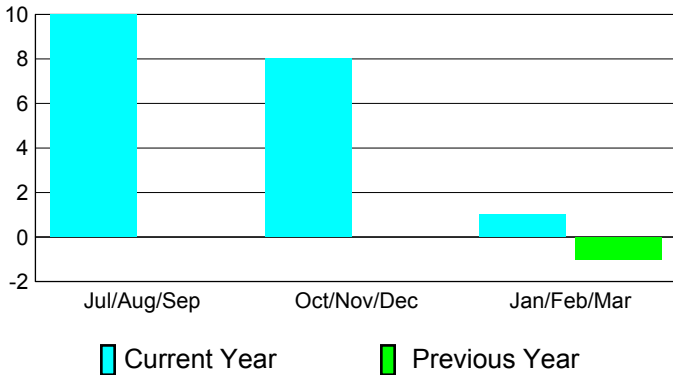

2010-2011 GMT Reports for District (or Undistricted) **District 324A8**

GMT: M NAGARAJAN

Location: INDIA

GMT CA: 6

CLUBS

**Club Results
2010-2011**

**Clubs
2009-2010**

Month	New Club Goal	Actual New Clubs	Actual Dropped Clubs	Gain/Loss of Clubs	Gain/Loss of Clubs
Jul/Aug/Sep	0	10	0	10	0
Oct/Nov/Dec	0	9	-1	8	0
Jan/Feb/Mar	0	3	-2	1	-1
Totals	0	22	-3	19	-1

Club Results 2010-2011

Goal, New, Dropped, Gain/Loss

Comparison of Club Gain/Loss

Current Year Compared to the Previous Year

YTD Status Quo Clubs 2010-2011

Status Quo Clubs Compared to Status Quo Members

MEMBERSHIP